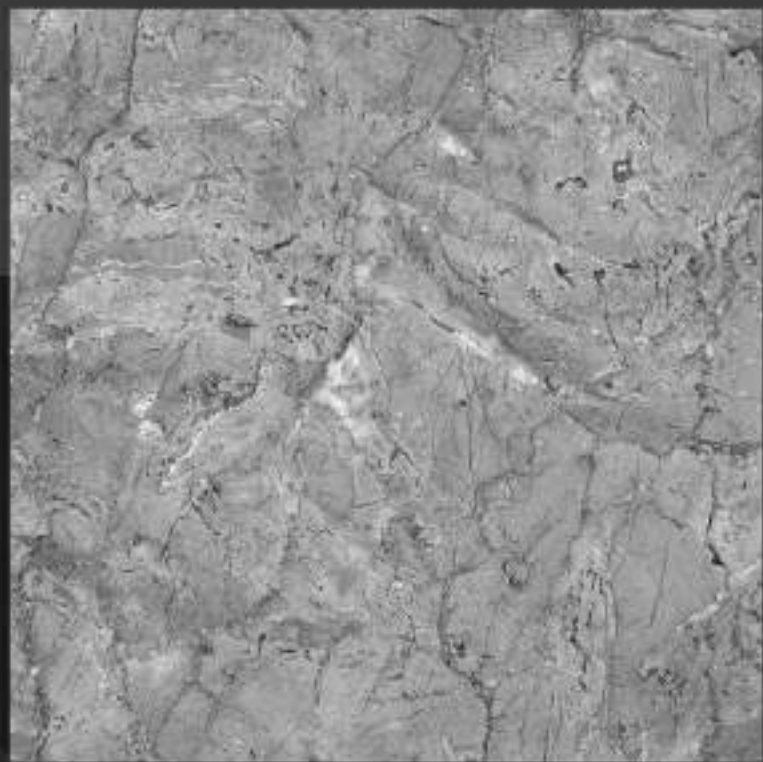

SCREATCH GRAY
600x600 MM

FINISH
GLOSSY