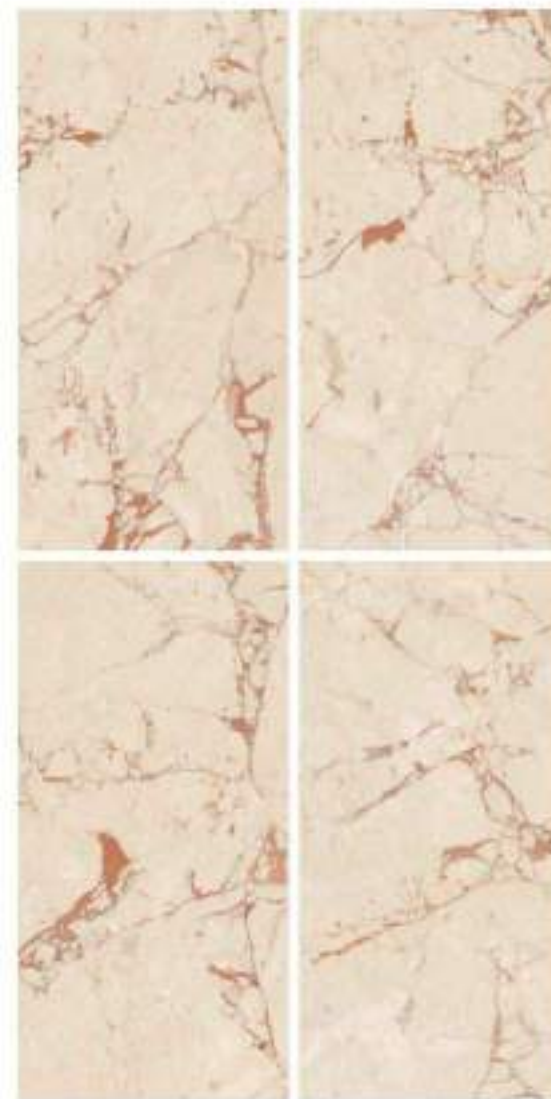

ROSALIA

Finish | Glossy
Random | 4 Faces