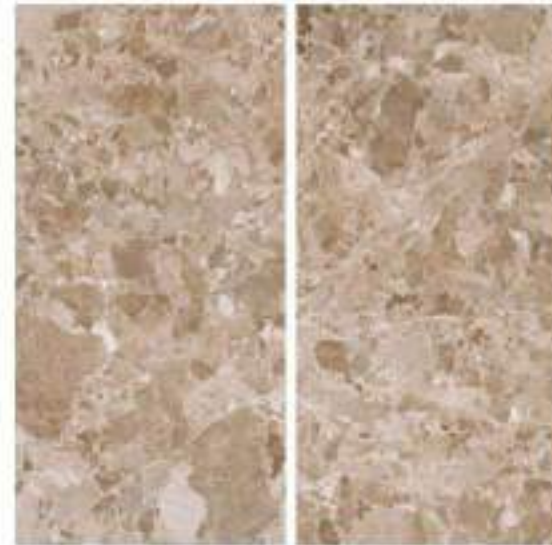

800x1600MM | 32"x64"

MARBLE TOUCH
next level slab

**EAGLE
GREY**

Finish | Glossy
Random | 4 Faces

MARBLE TOUCH
next level slab

**FLODSTEN
BROWN**

Finish | Glossy
Random | 4 Faces

MARBLE TOUCH
next level slab