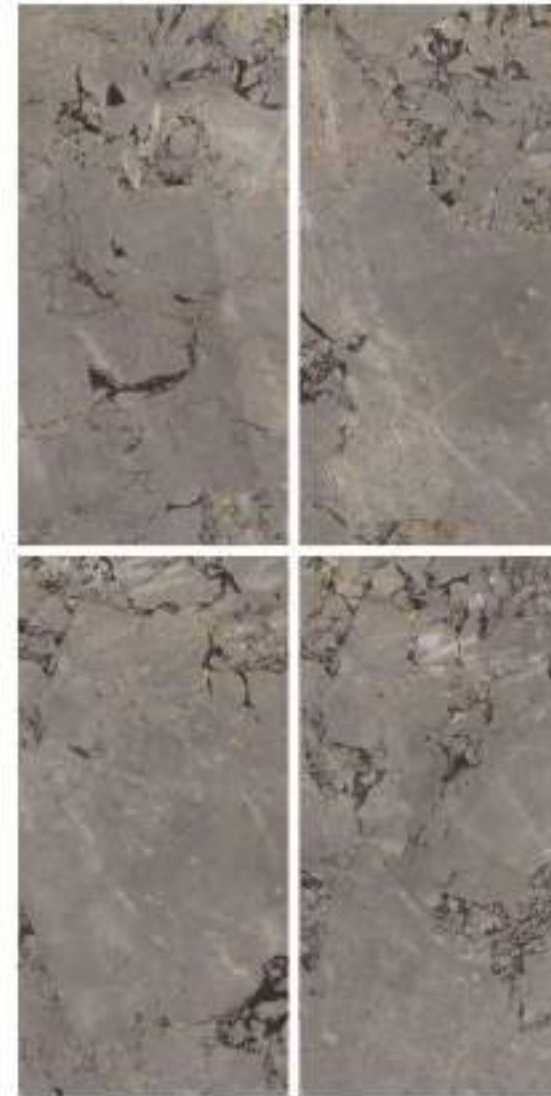

MARBLE TOUCH
next level slab

**GLACIAR
GOLD**

Finish | Glossy
Random | 4 Faces

MARBLE TOUCH
next level slab

**GLACIAR
SILVER**

Finish | Glossy
Random | 4 Faces

800x1600MM | 32"x64"

MARBLE TOUCH
next level slab