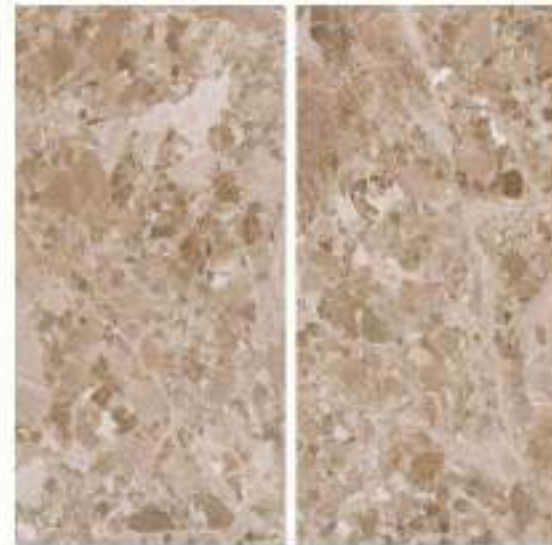

800x1600MM | 32"x64"

MARBLE TOUCH
next level slab

**EAGLE
GREY**

Finish | Glossy
Random | 4 Faces

MARBLE TOUCH
next level slab

**FLODSTEN
BROWN**

Finish | Glossy
Random | 4 Faces

MARBLE TOUCH
next level slab