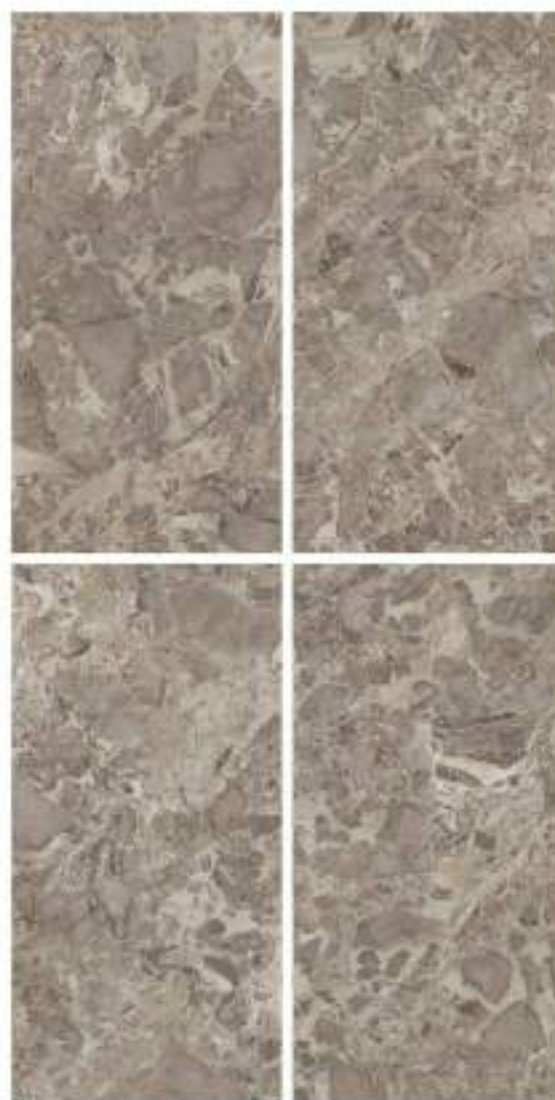

800x1600MM | 32"x64"