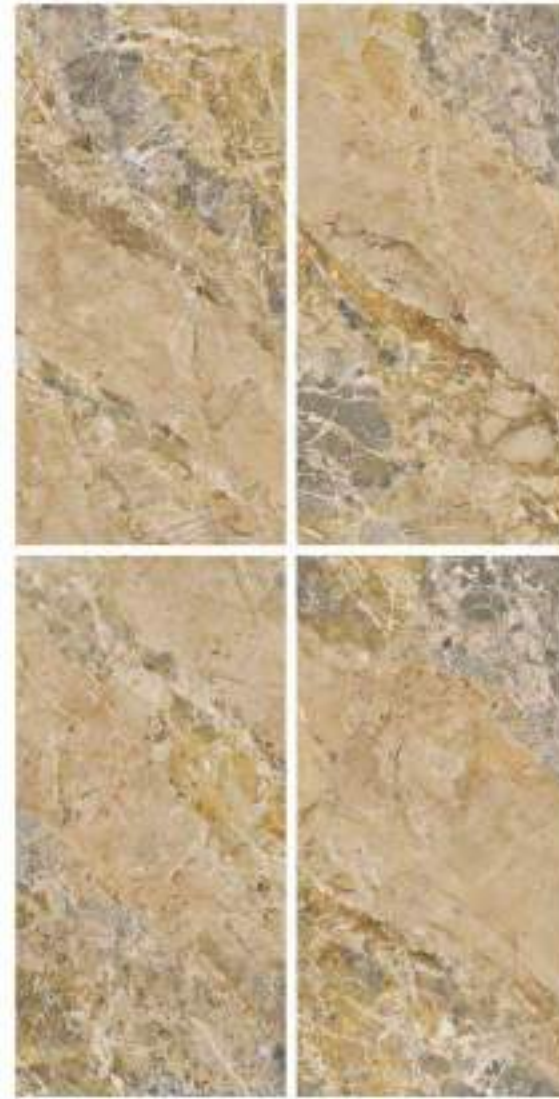

800x1600MM | 32"X64"