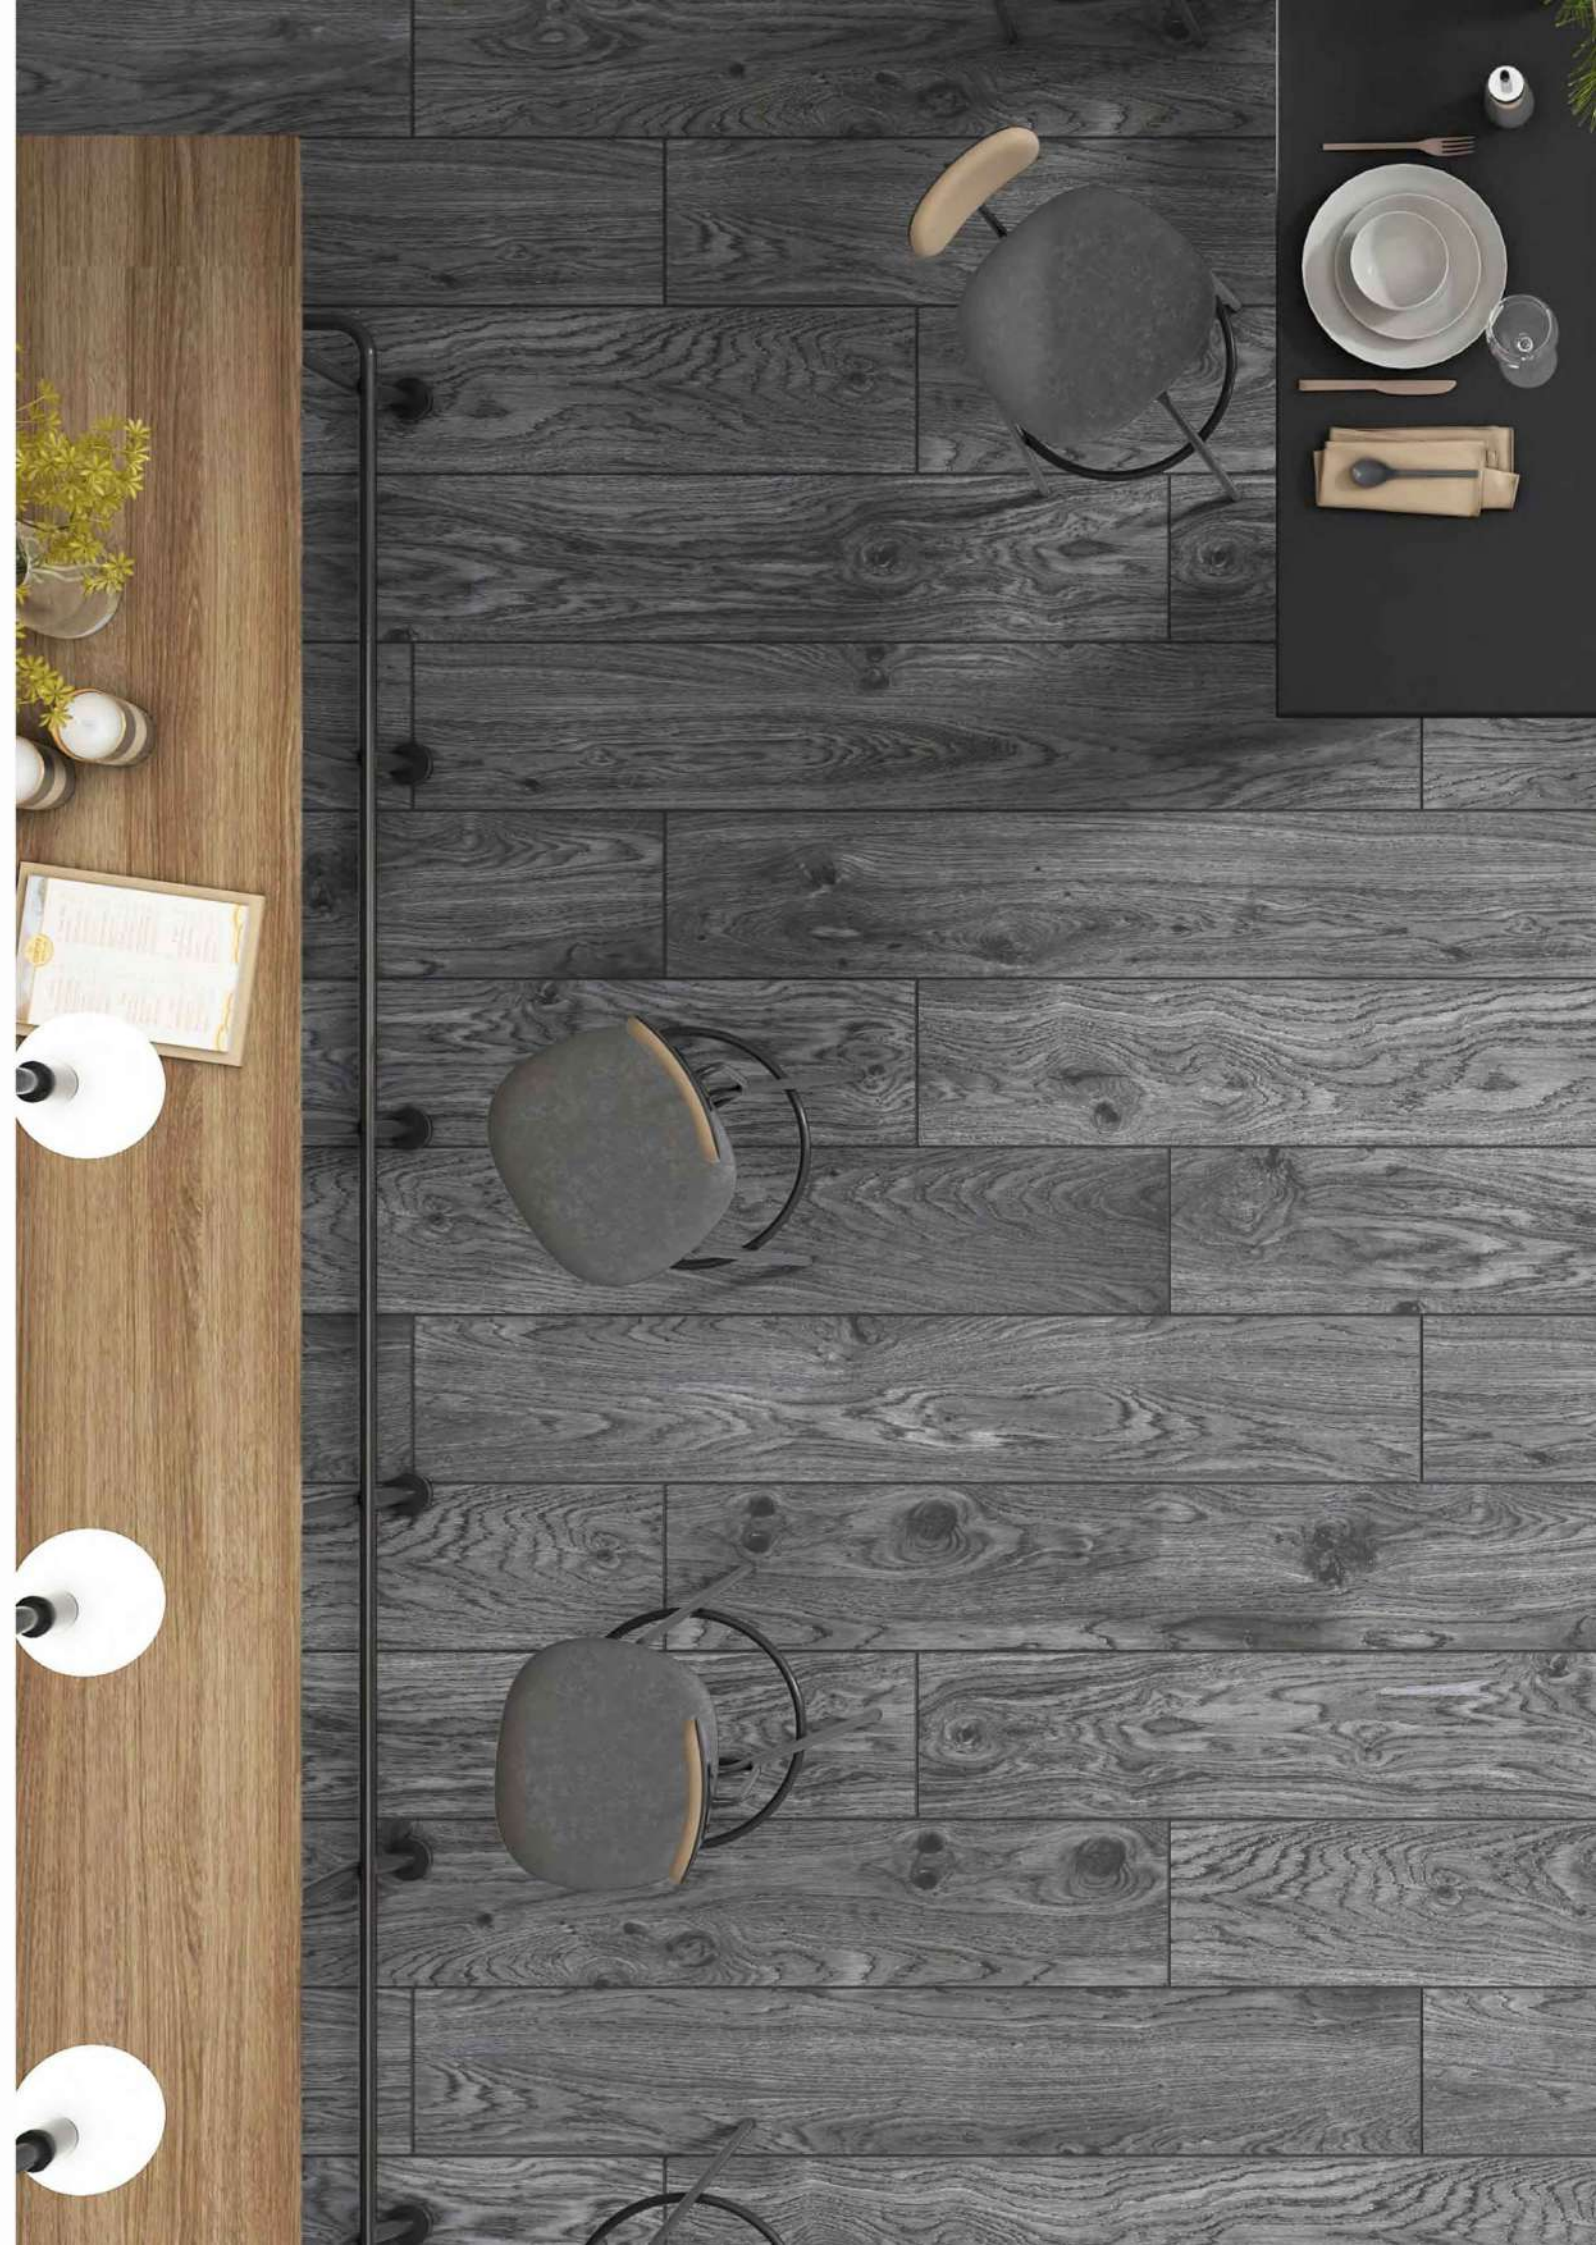

HABANA

Experience the calmness and elegance of nature from the comfort of your own home. Discover the strength, textures, and tones that wood has to offer. The collection of 200x1200mm tiles is everything different you were looking for.

200X1200MM