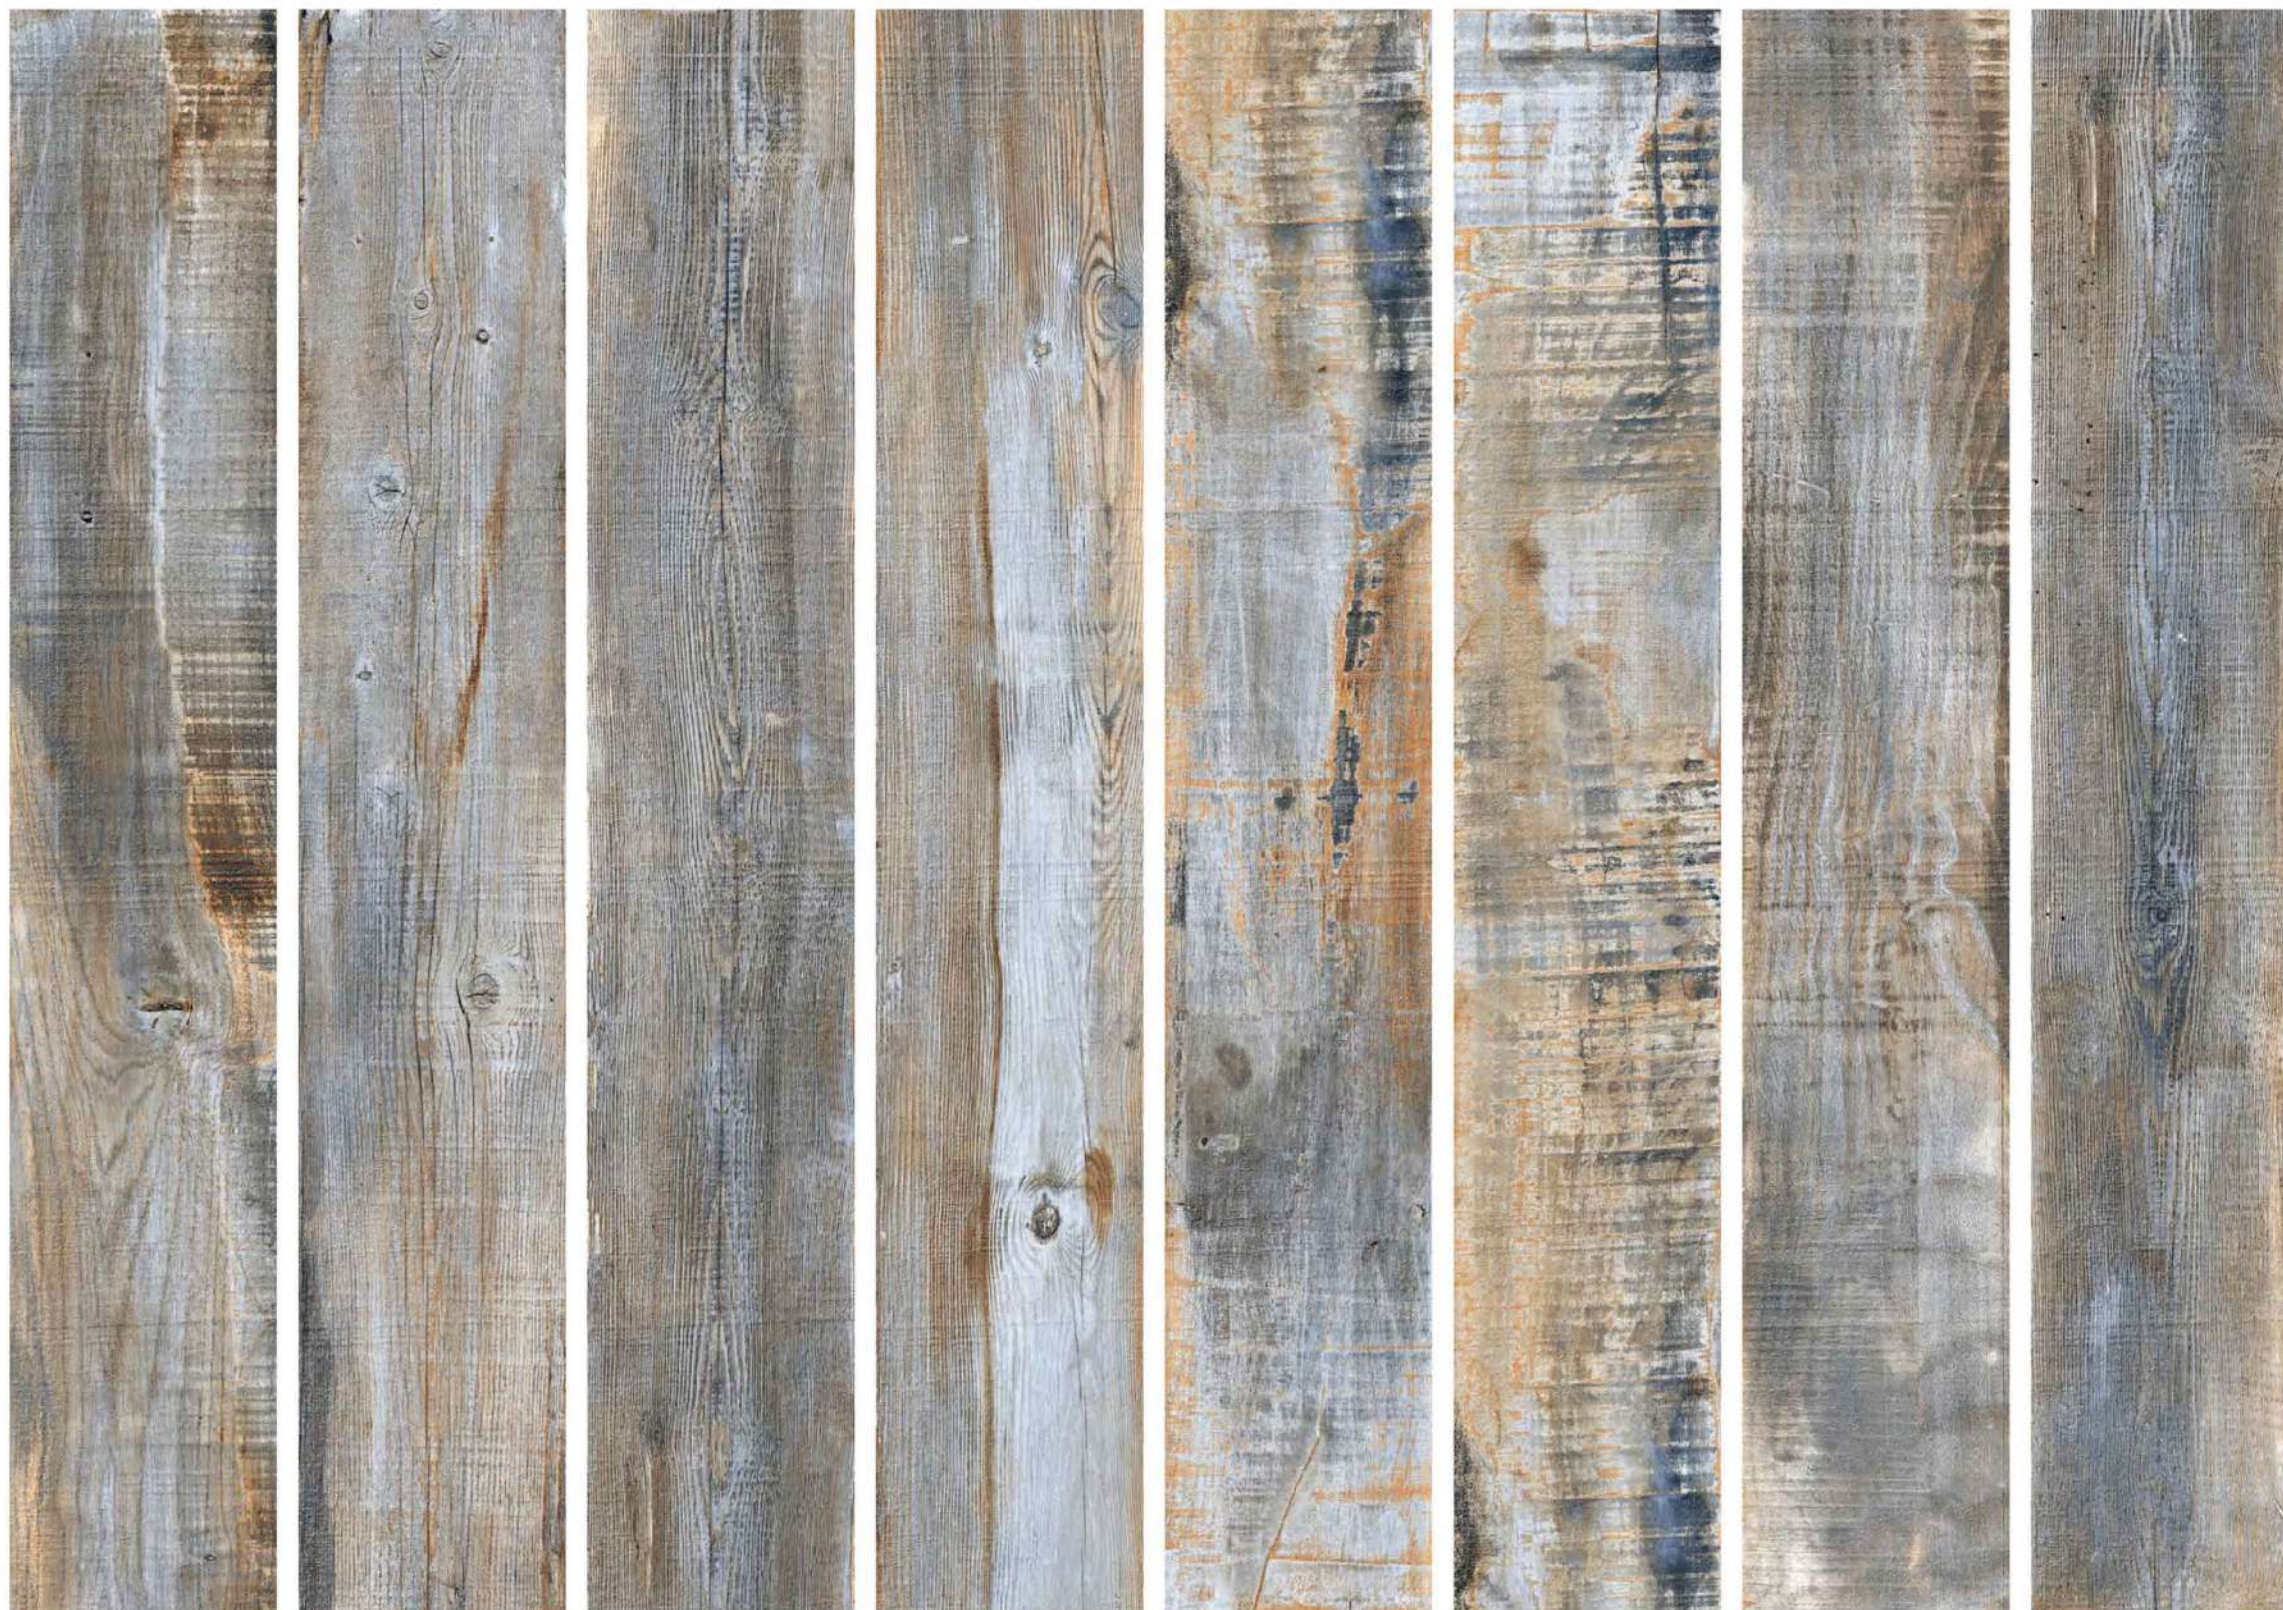

BIRCHWOOD

BIRCHWOOD ANCIENT

200X1200MM / 20X120CM

RANDOMS

08

THICKNESS

9MM

FINISH

MATT RELIEF

V2