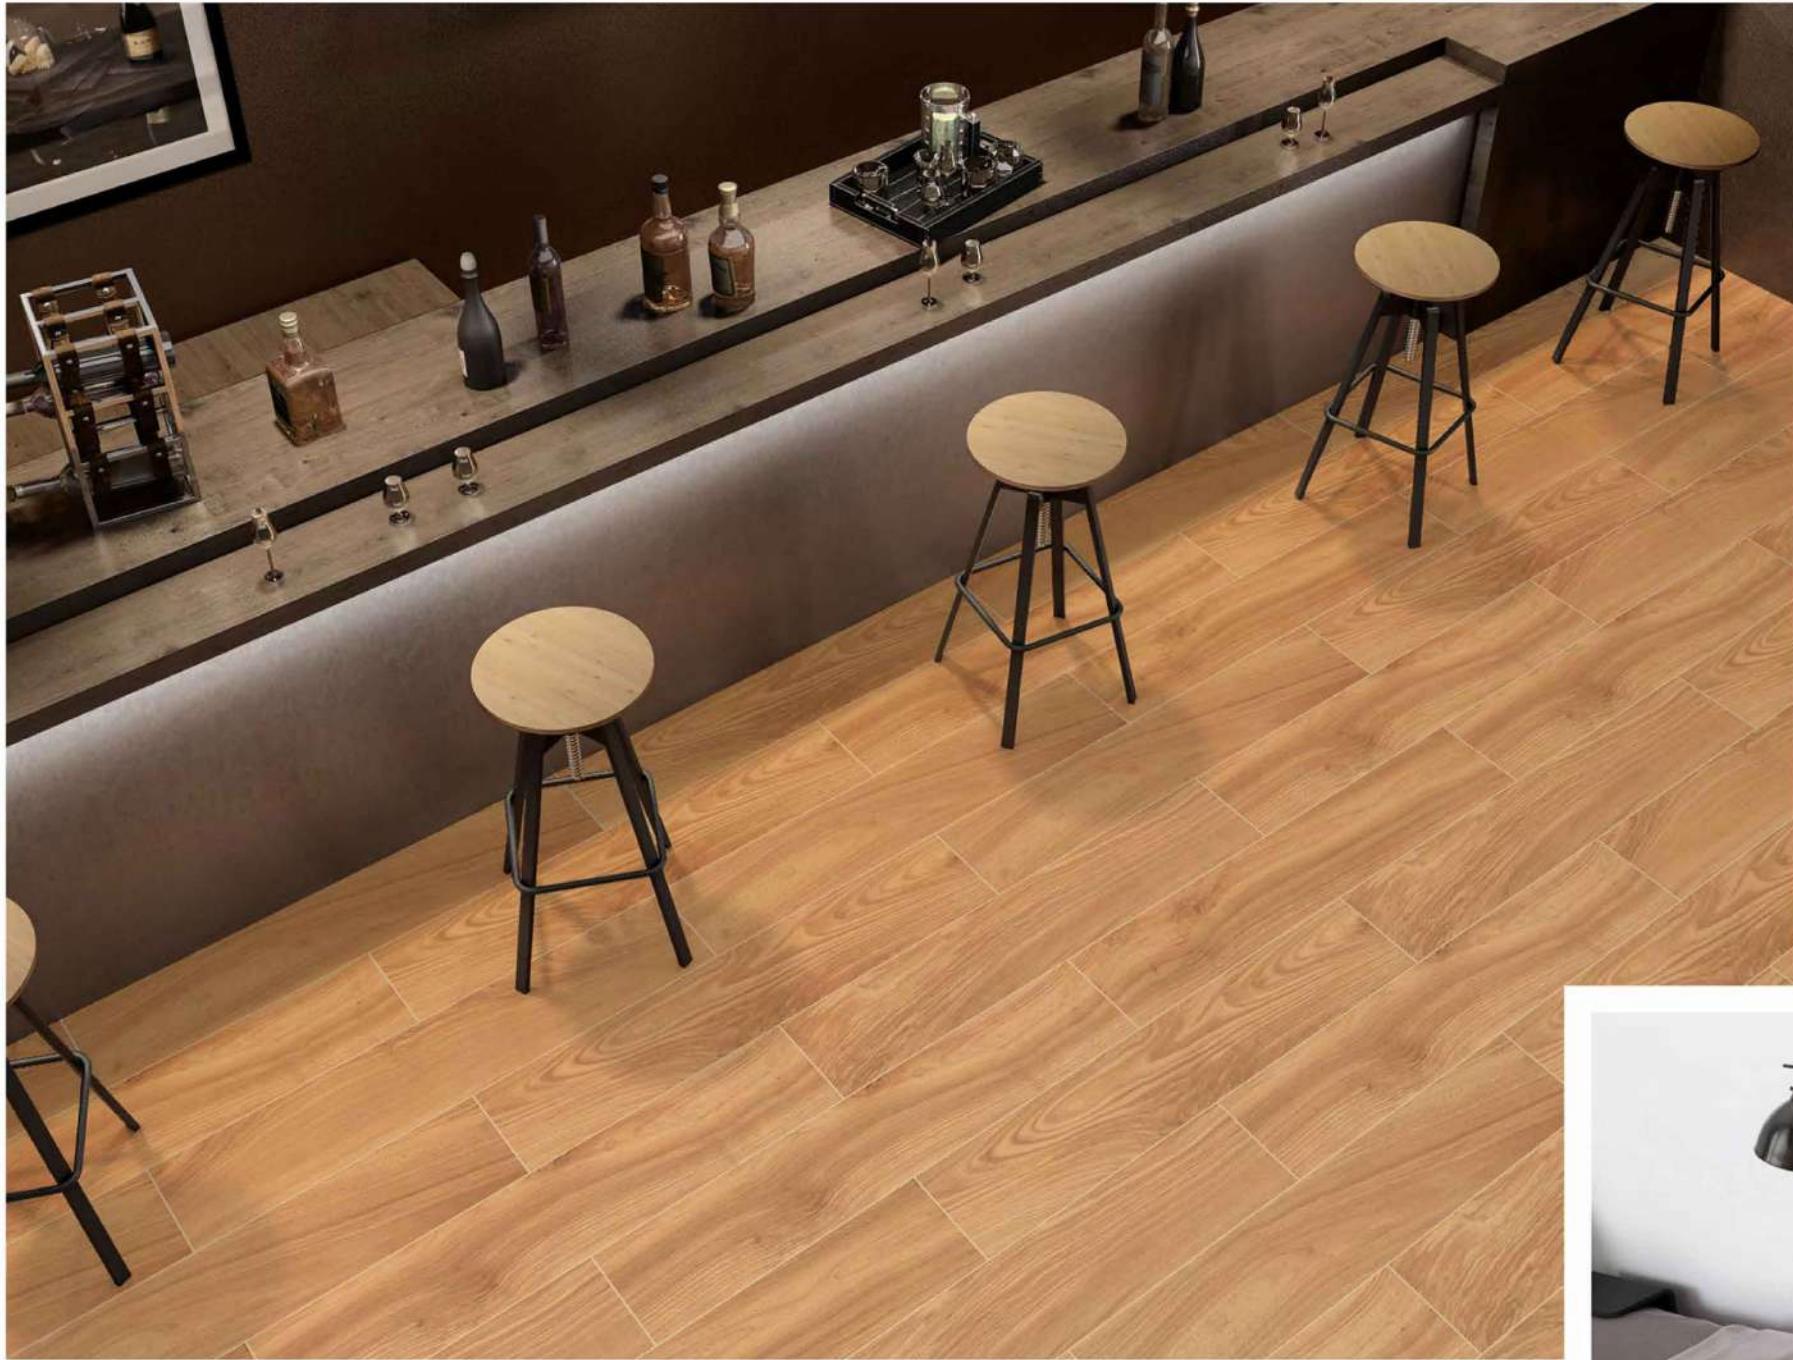

TIMBER MAHOGANY