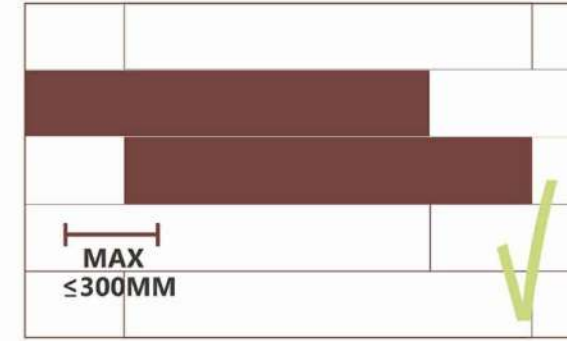

INSTALLATION ADVICE