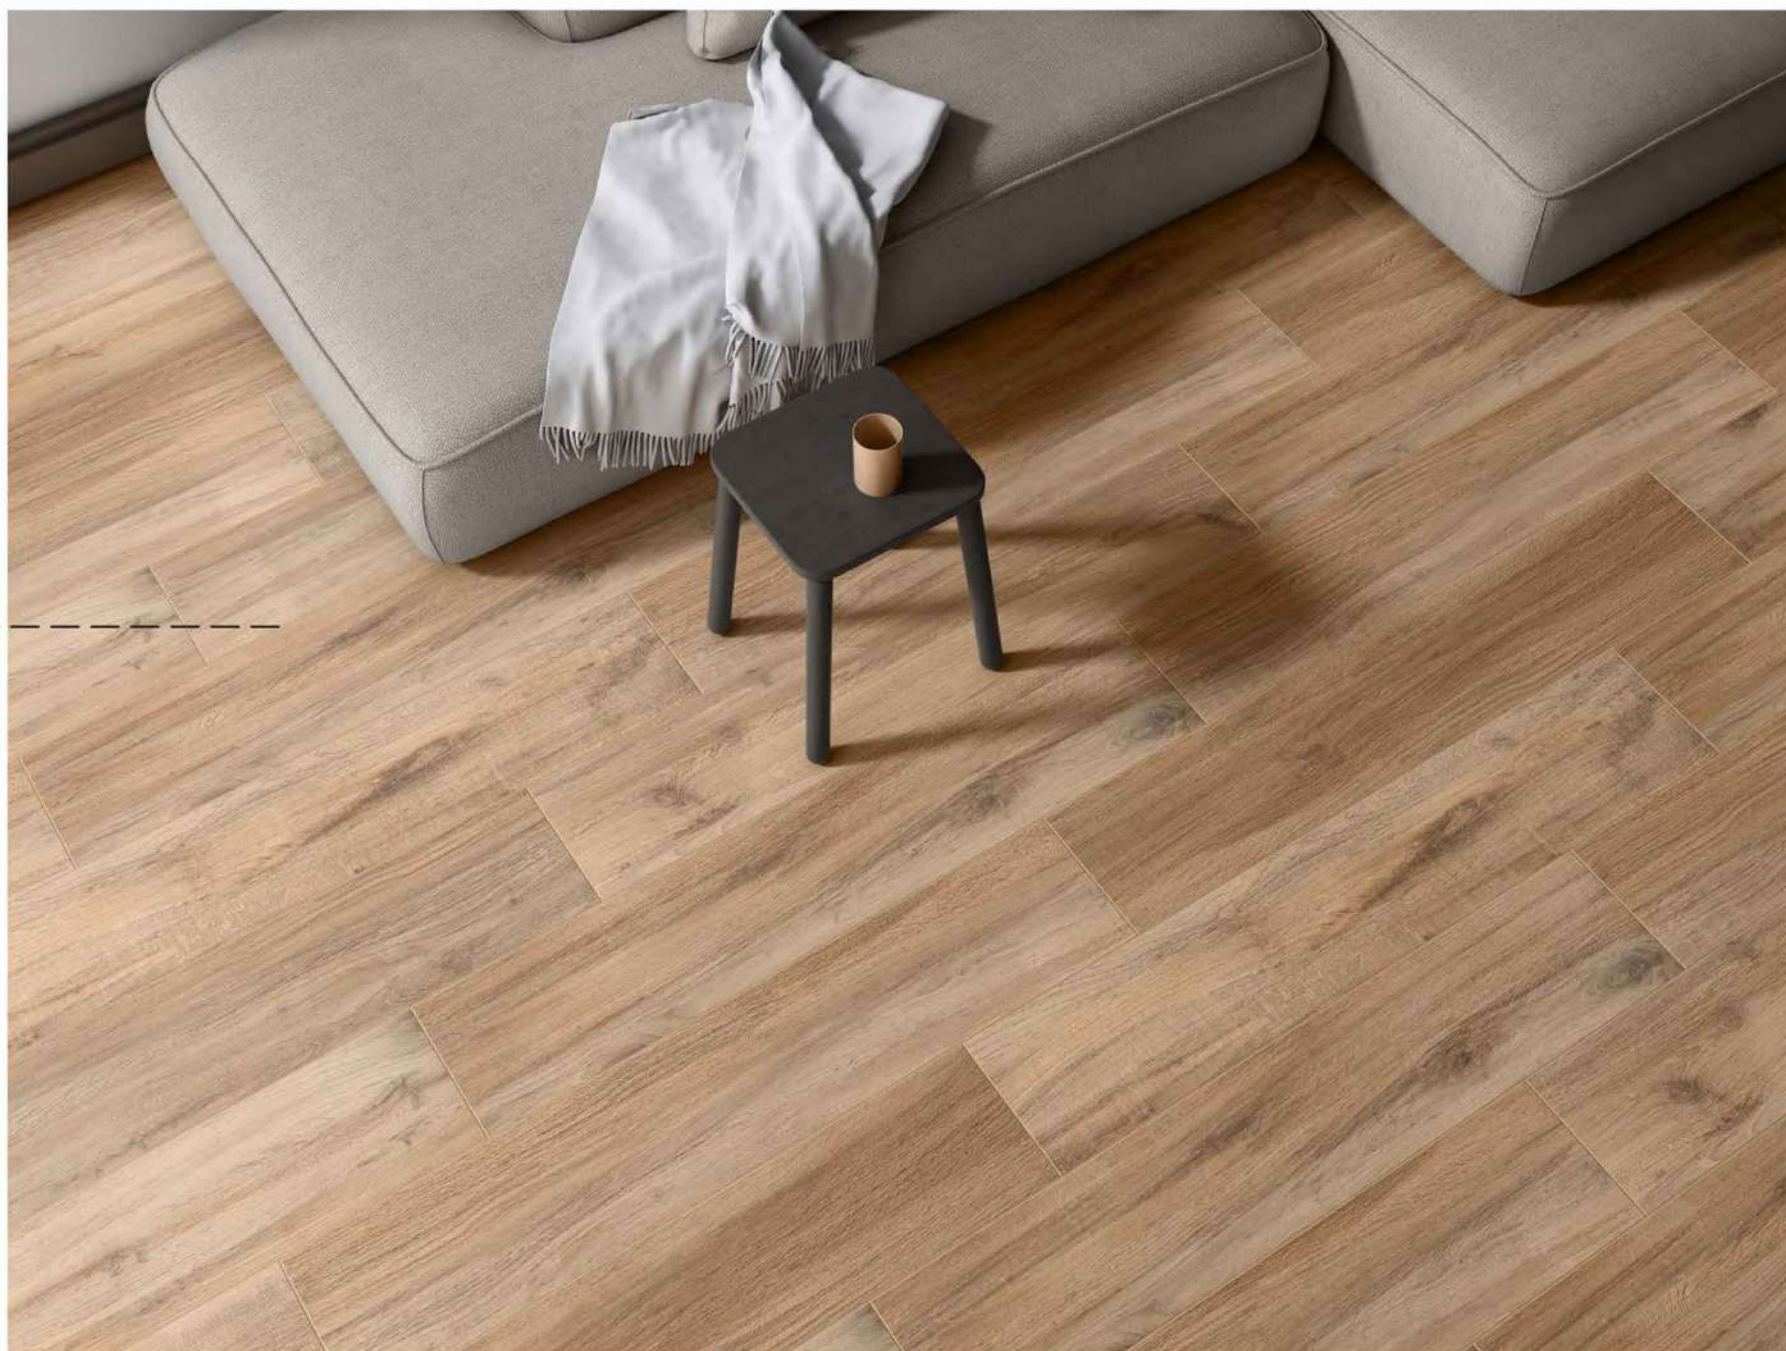

FINISH

MATT RELIEF

V2

COLORS 2

ASTON SILVER

ASTONE PINE

BRICOLA

Experience the calmness and elegance of nature from the comfort of your own home. Discover the strength, textures, and tones that wood has to offer. The collection of 200x1200mm tiles is everything different you were looking for.