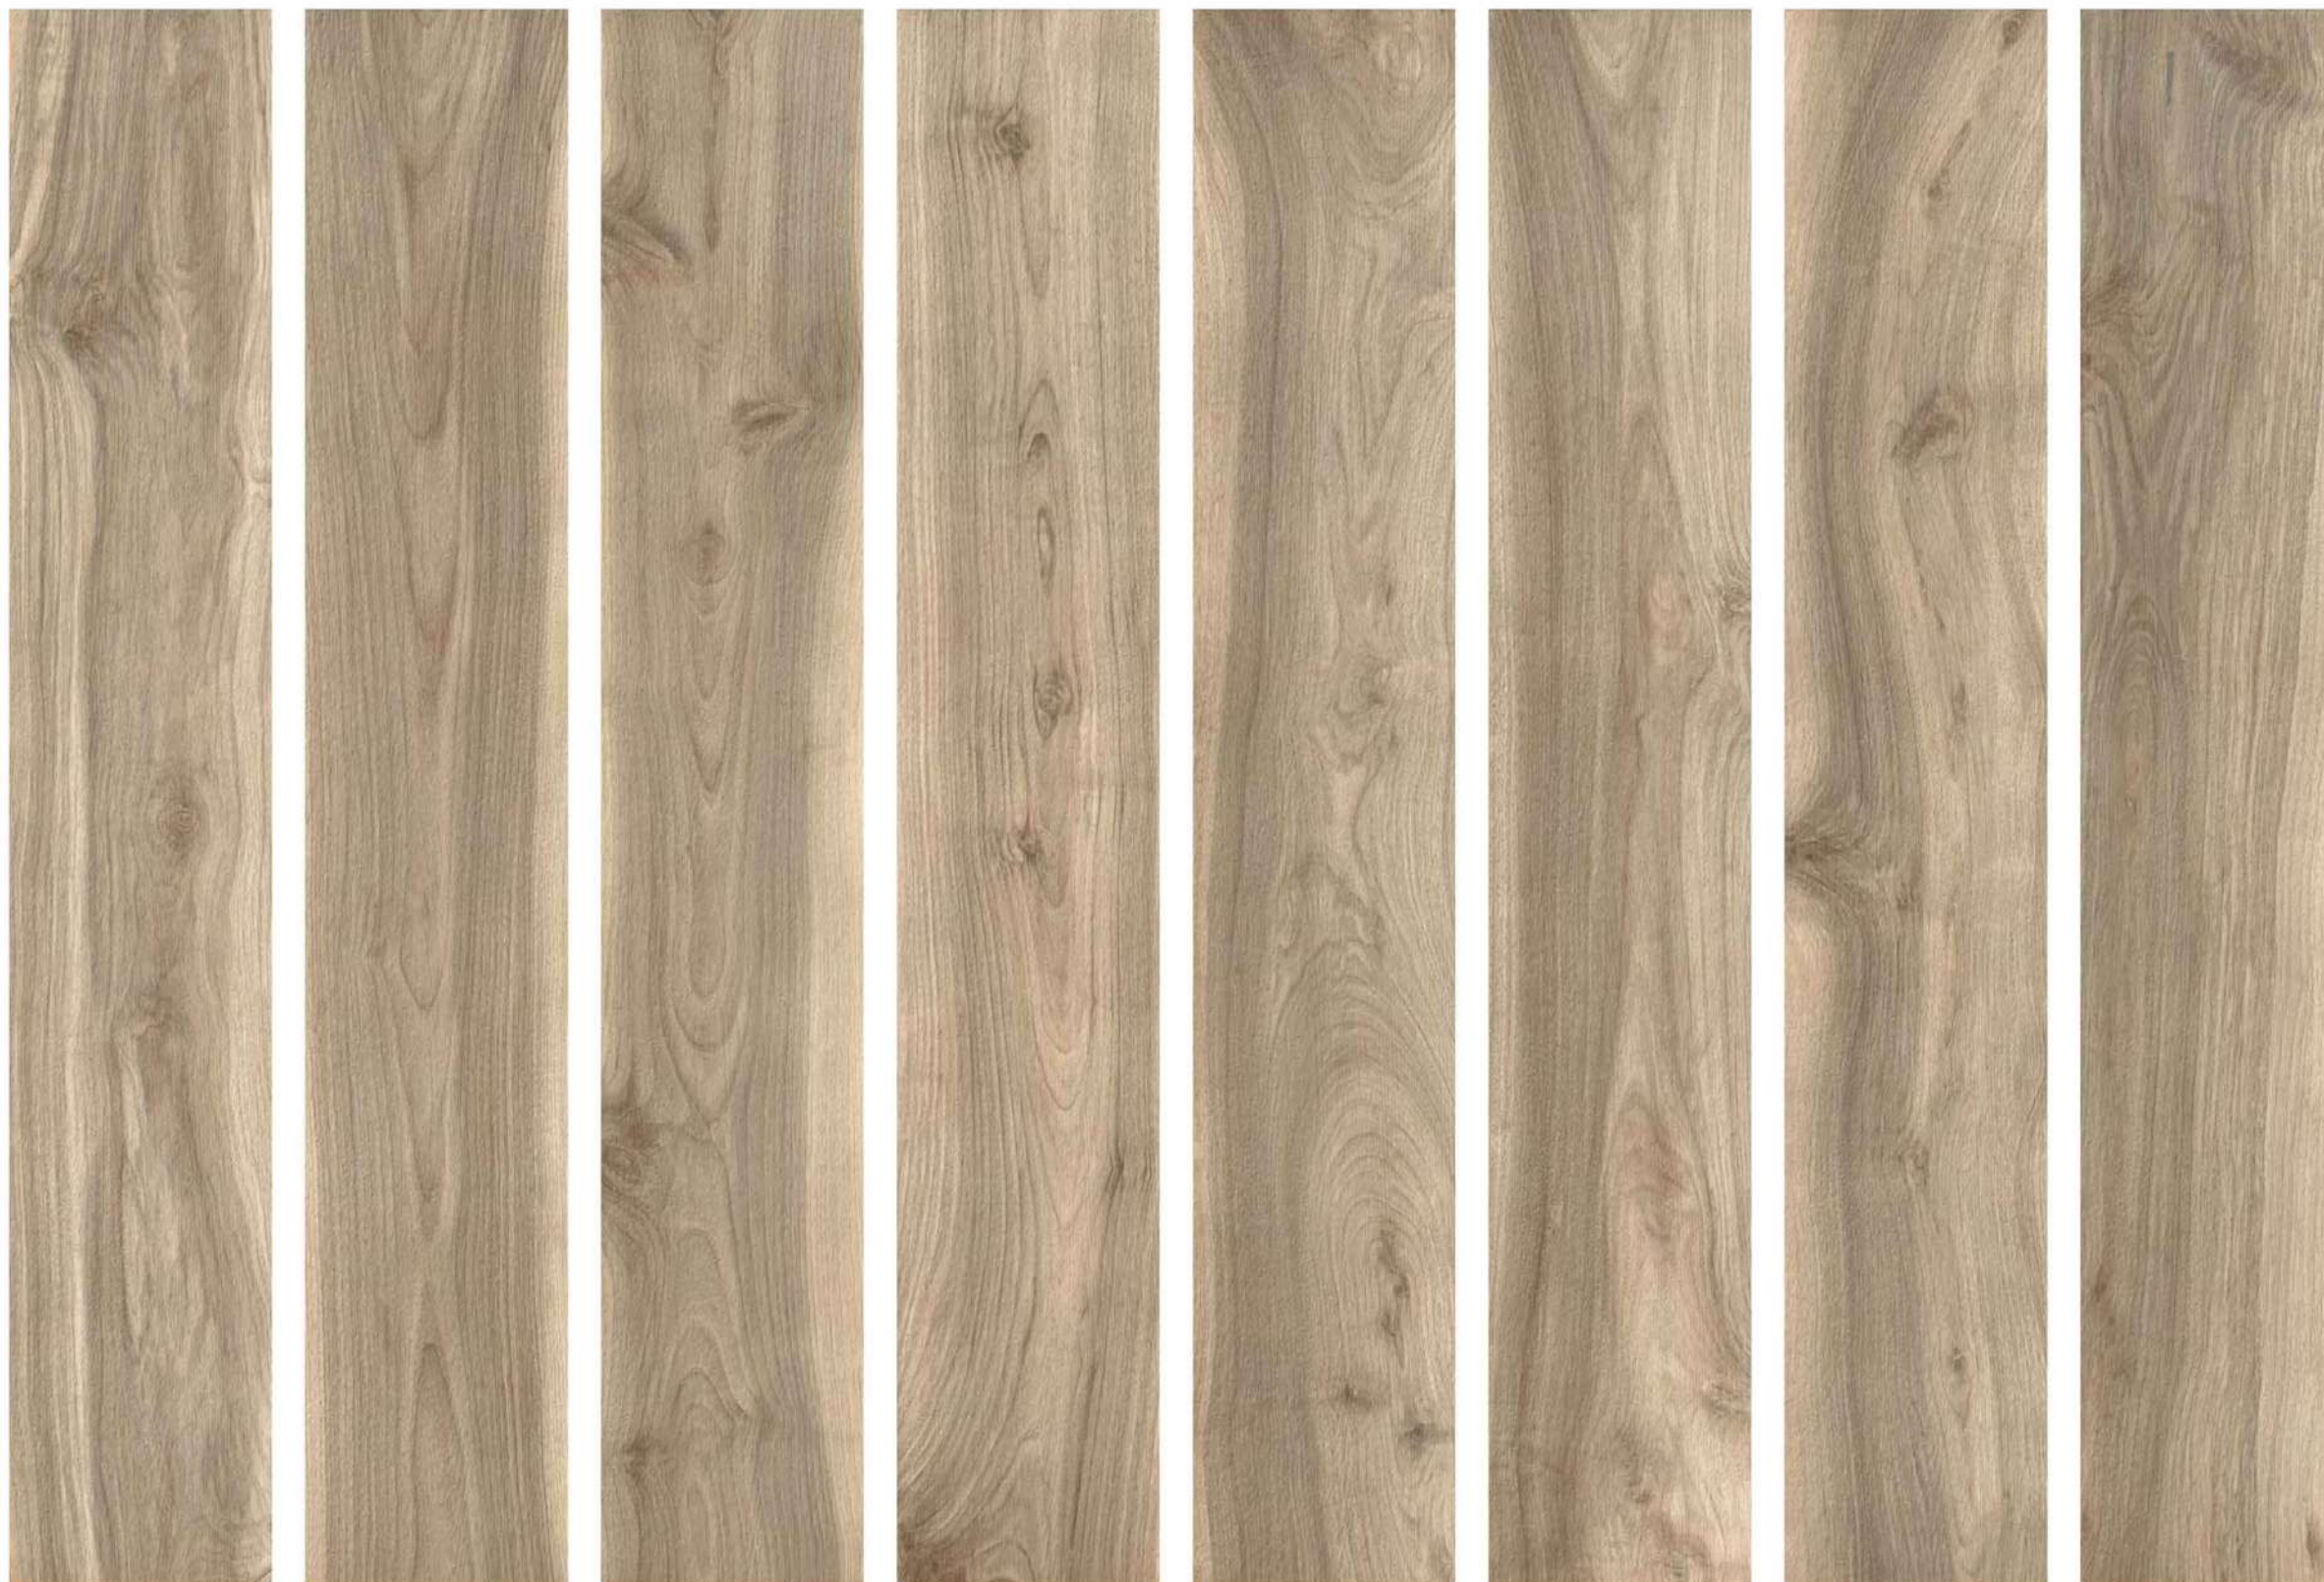

MOHAWK

MOHAWK NATURAL

200X1200MM / 20X120CM

RANDOMS

08

THICKNESS

9MM

FINISH

MATT RELIEF

V2