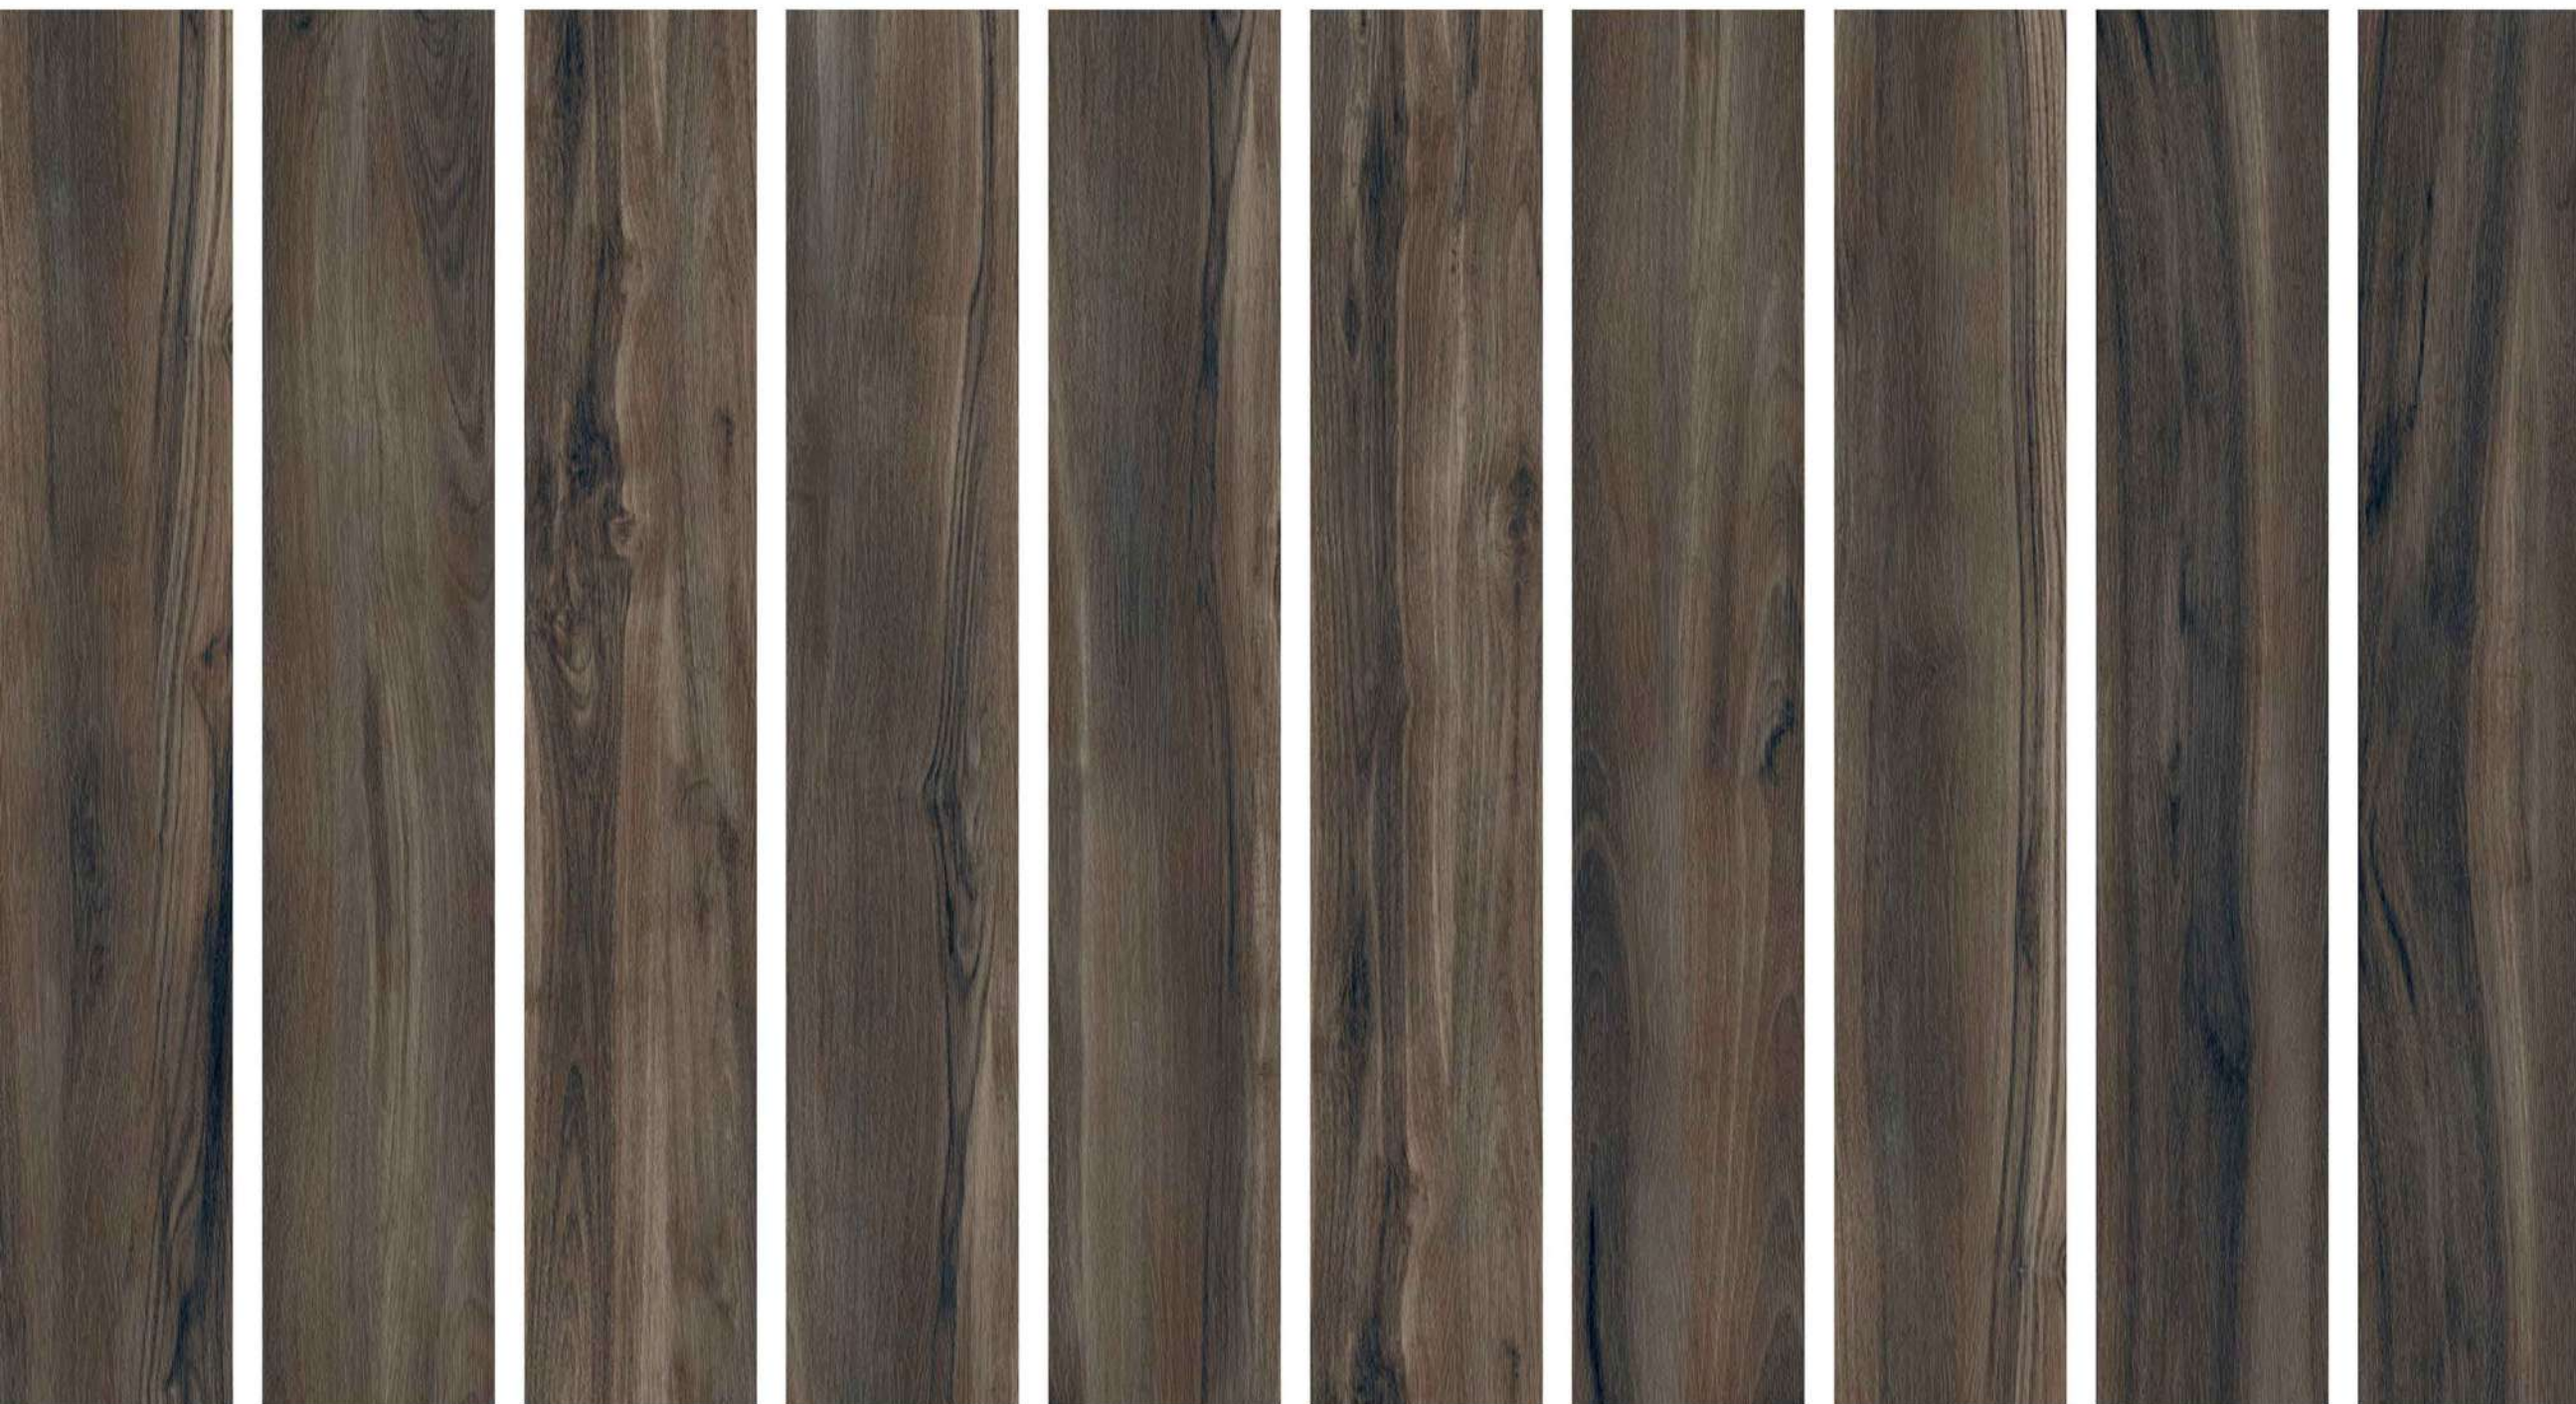

BALBOA

BALBOA MOKA

200X1200MM / 20X120CM

RANDOMS

10

THICKNESS

9MM

FINISH

MATT RELIEF

V1