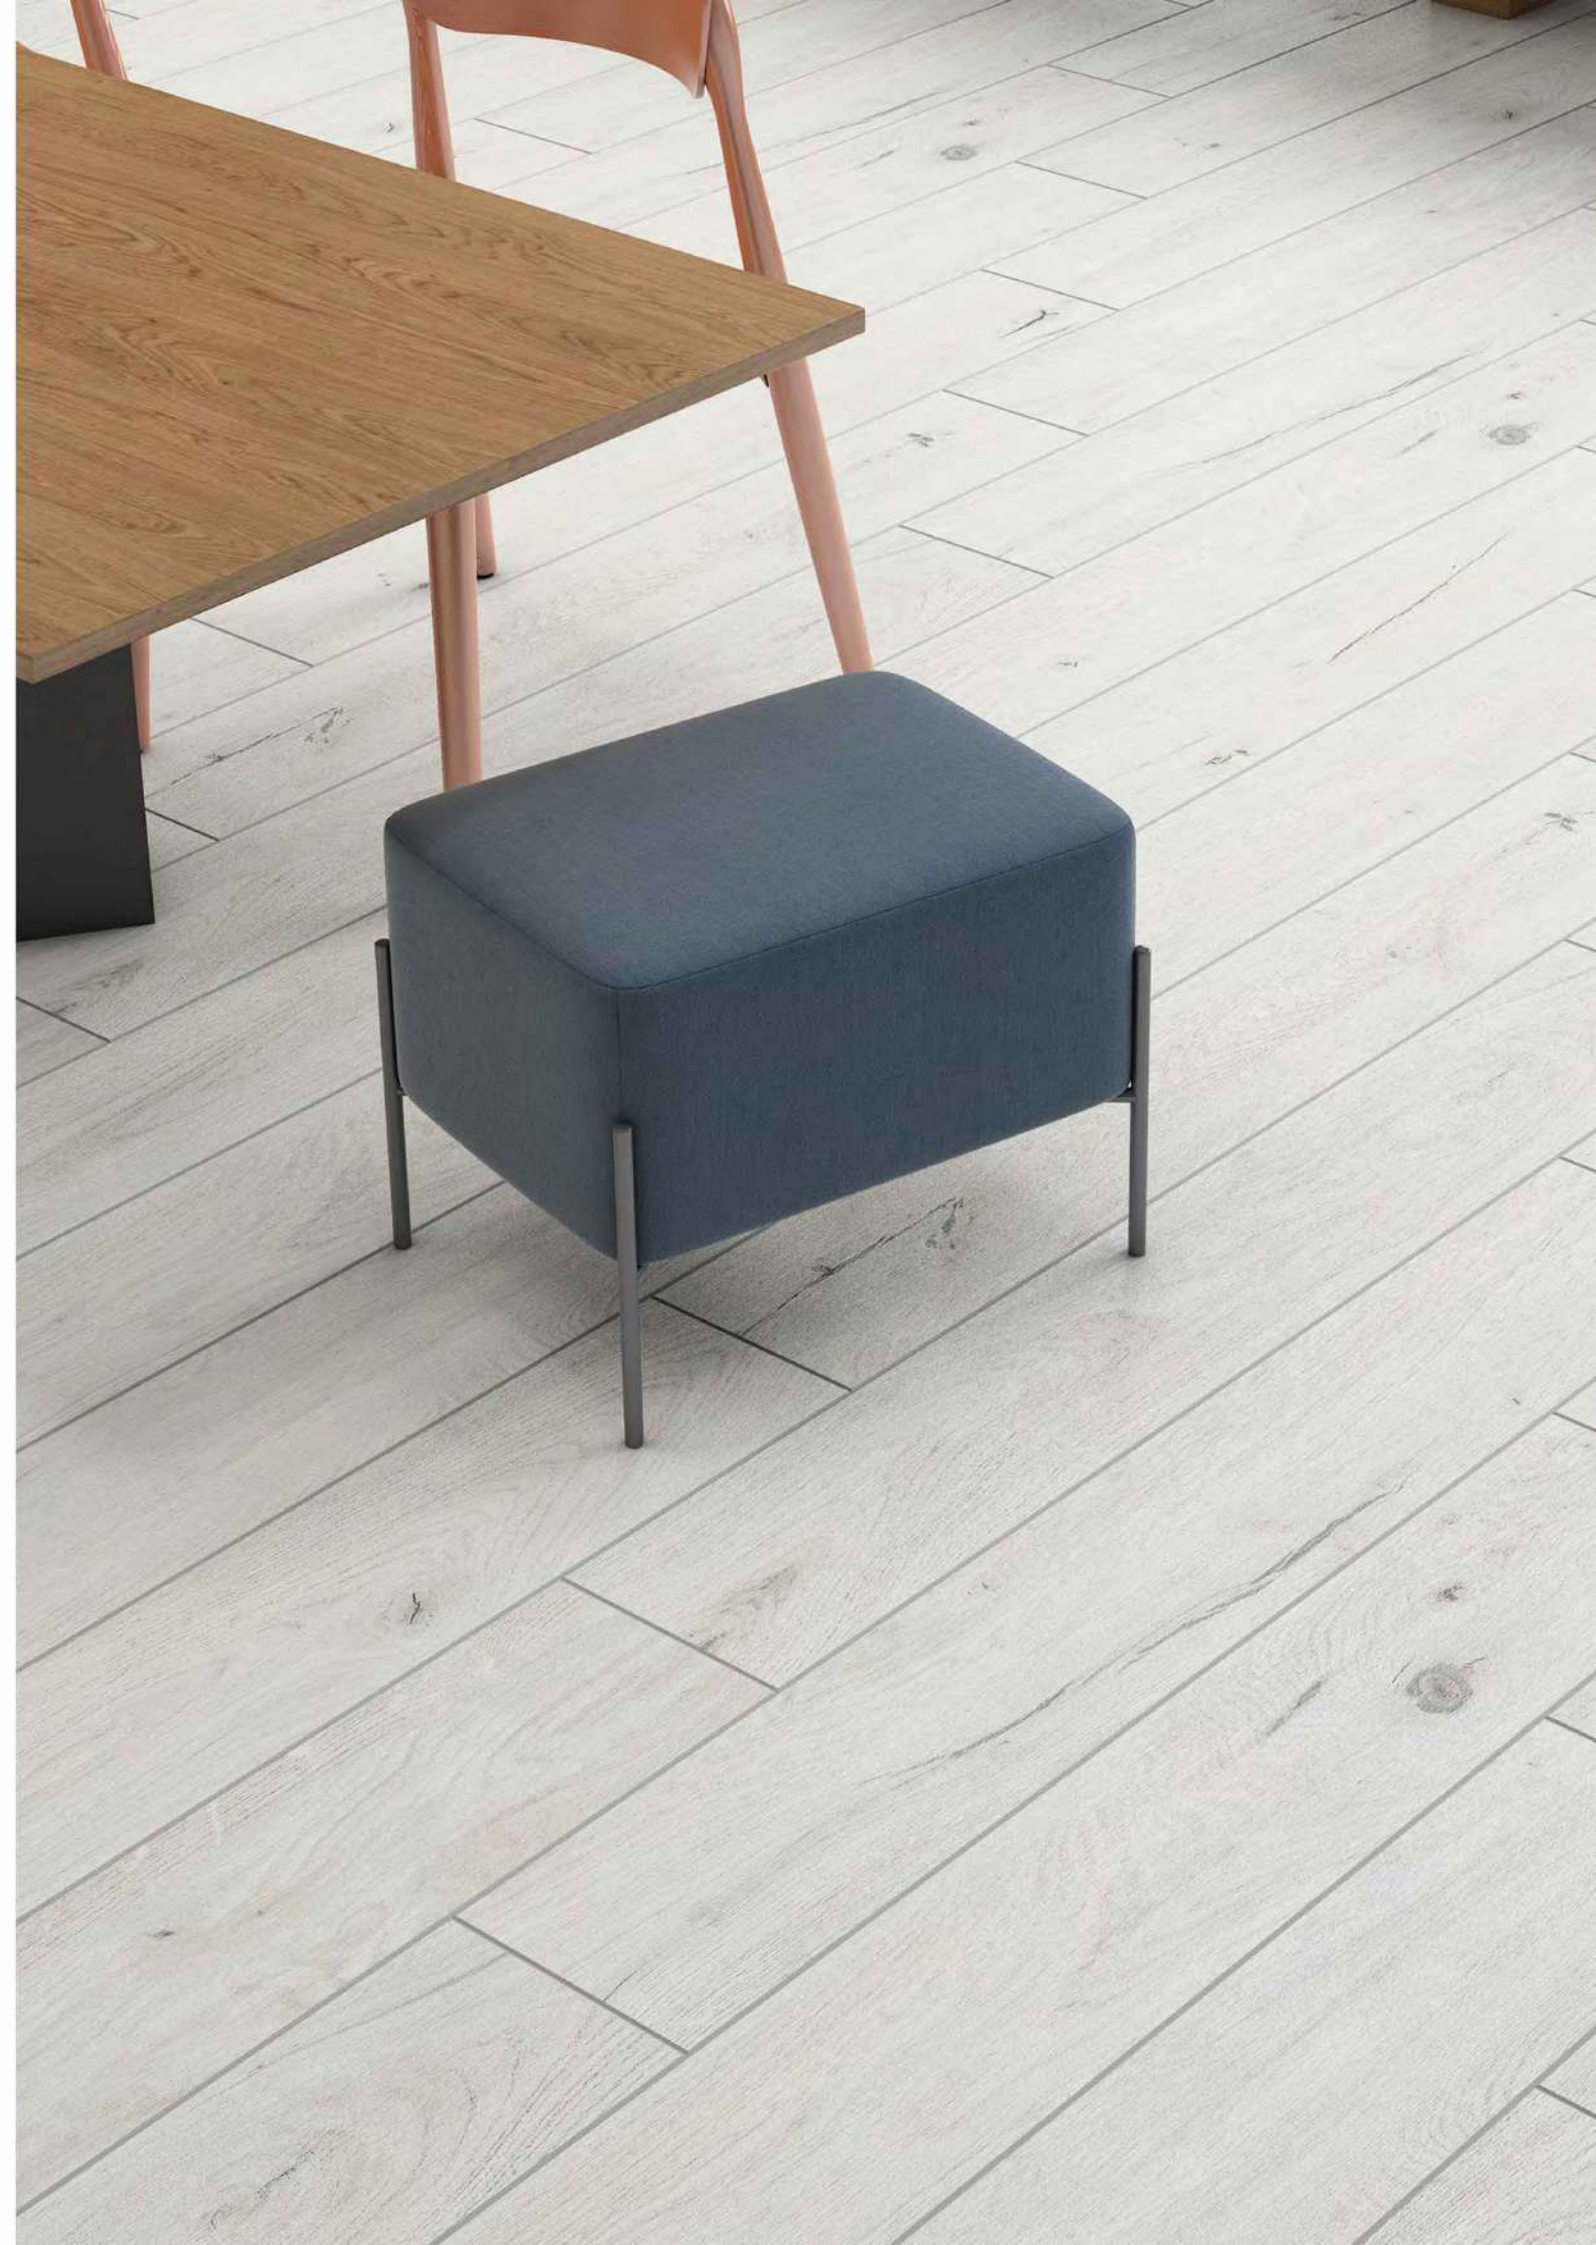

DAKOTA

Experience the calmness and elegance of nature from the comfort of your own home. Discover the strength, textures, and tones that wood has to offer. The collection of 200x1200mm tiles is everything different you were looking for.

200X1200MM