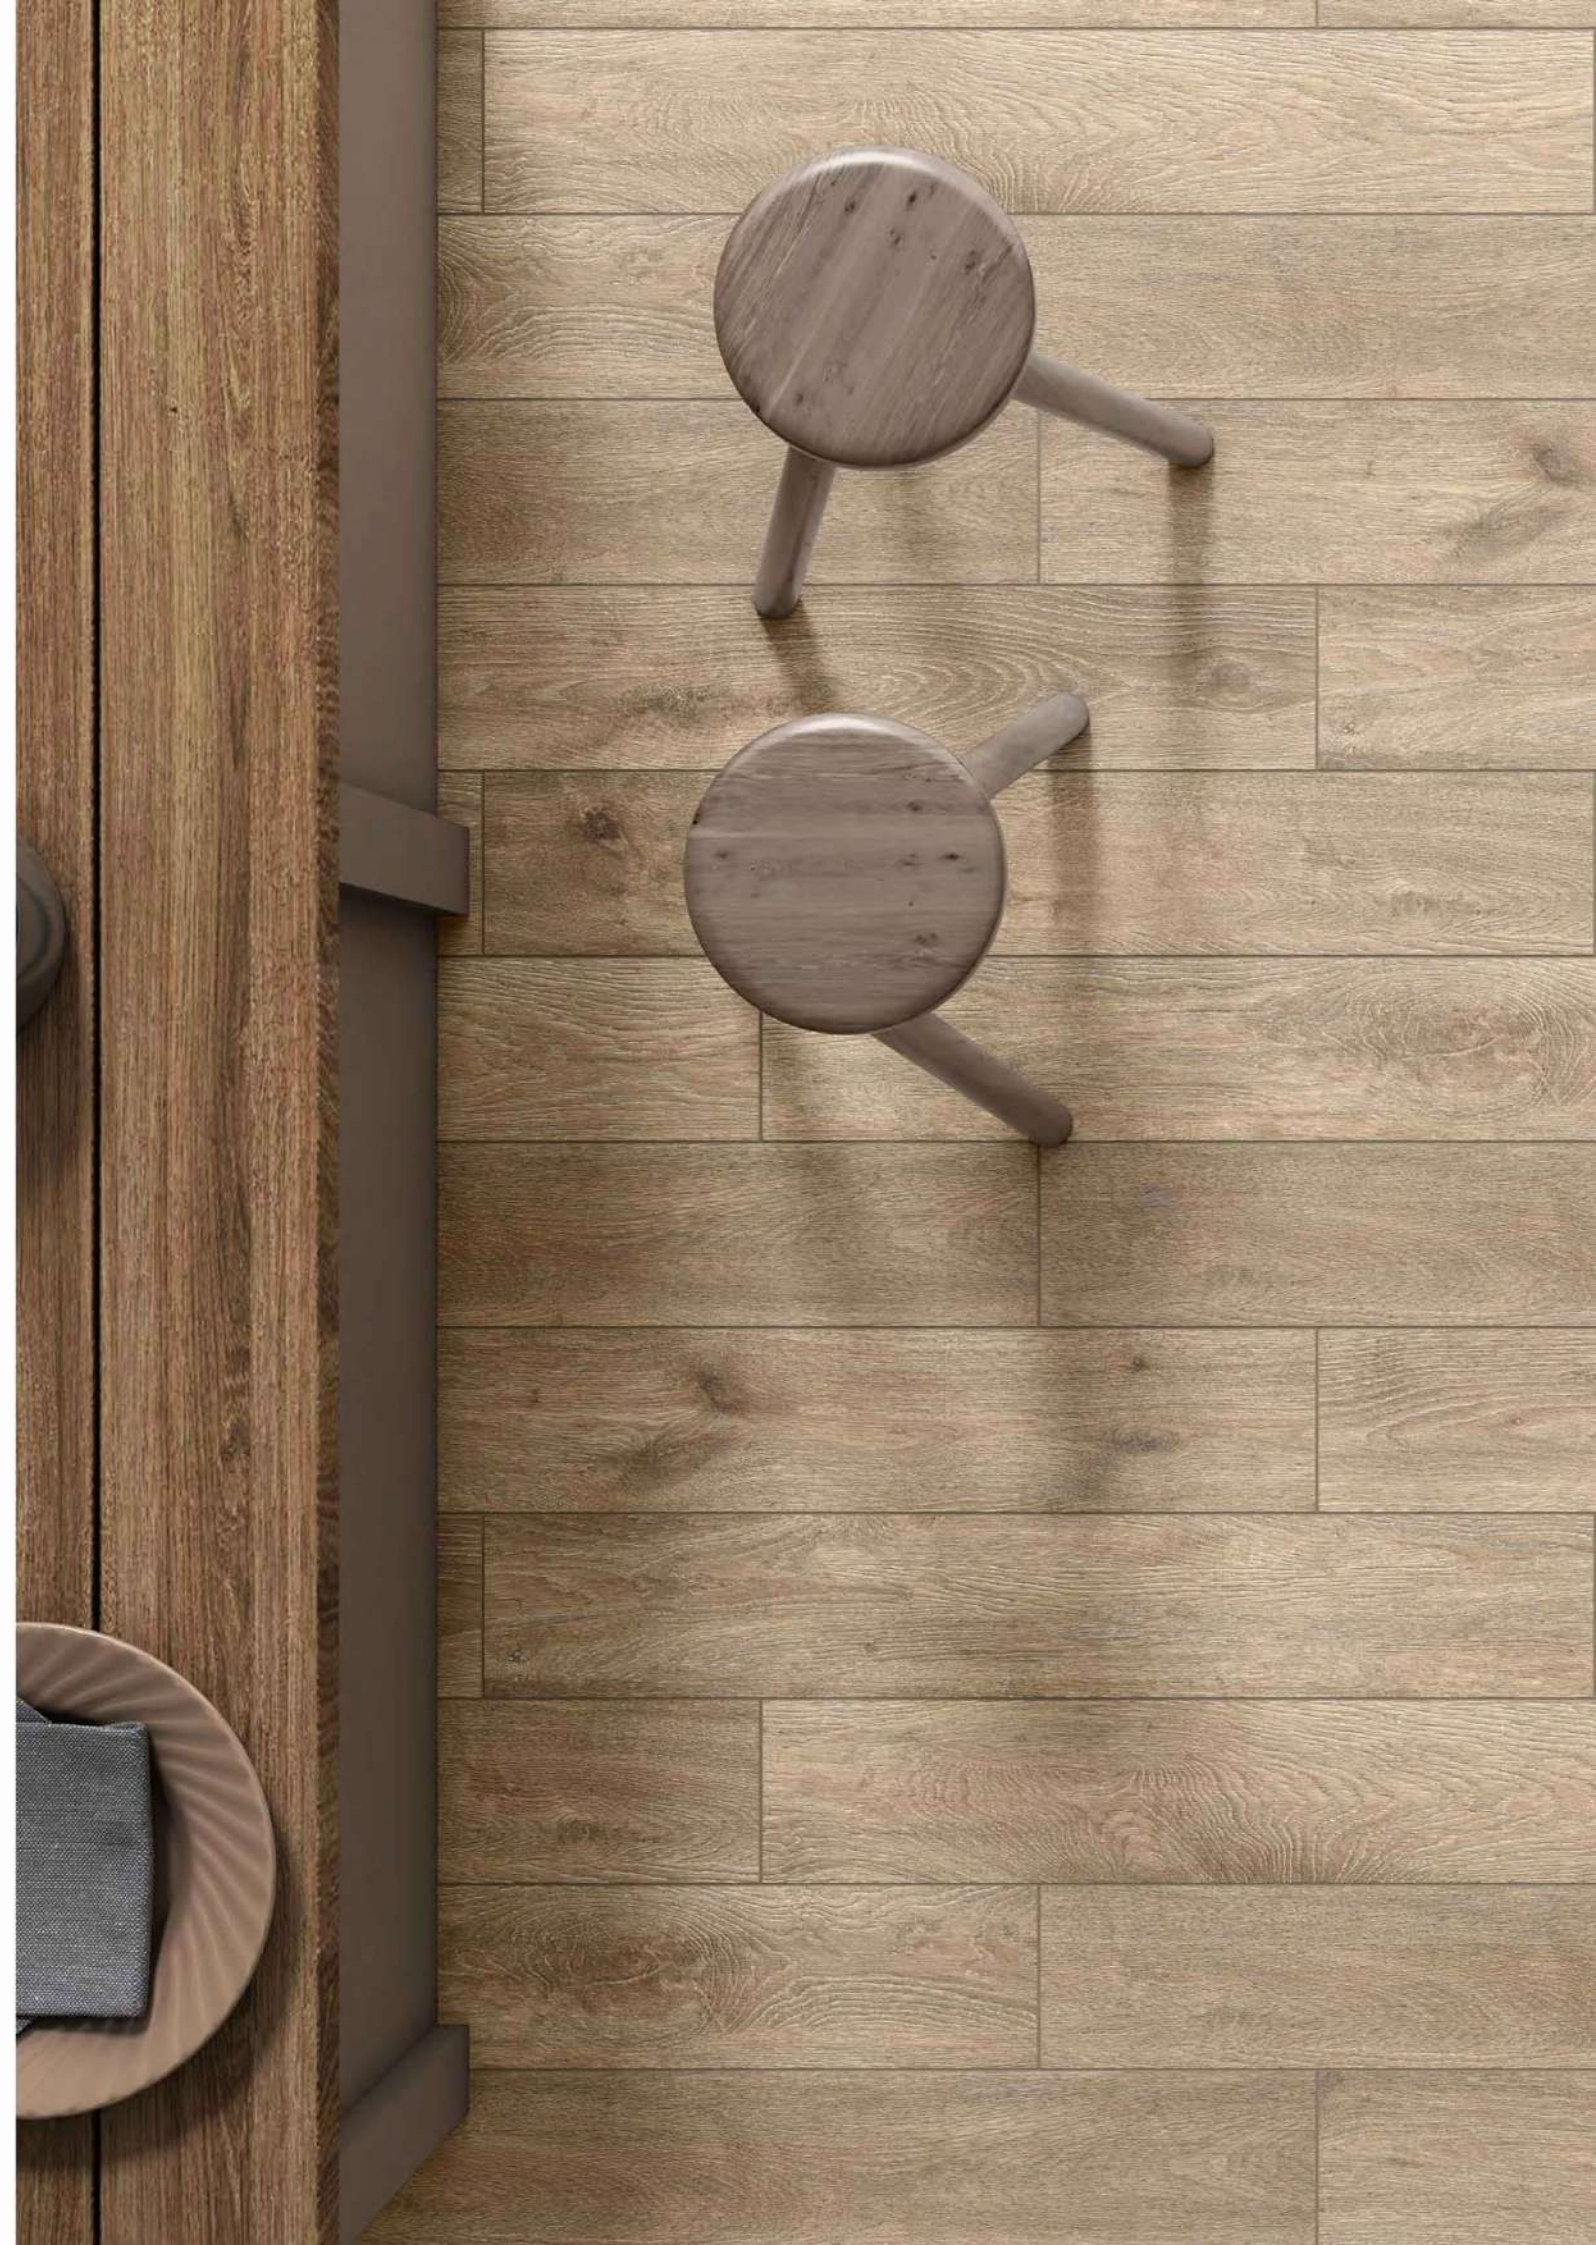

Driftwood

Experience the calmness and elegance of nature from the comfort of your own home. Discover the strength, textures, and tones that wood has to offer. The collection of 200x1200mm tiles is everything different you were looking for.

200X1200MM