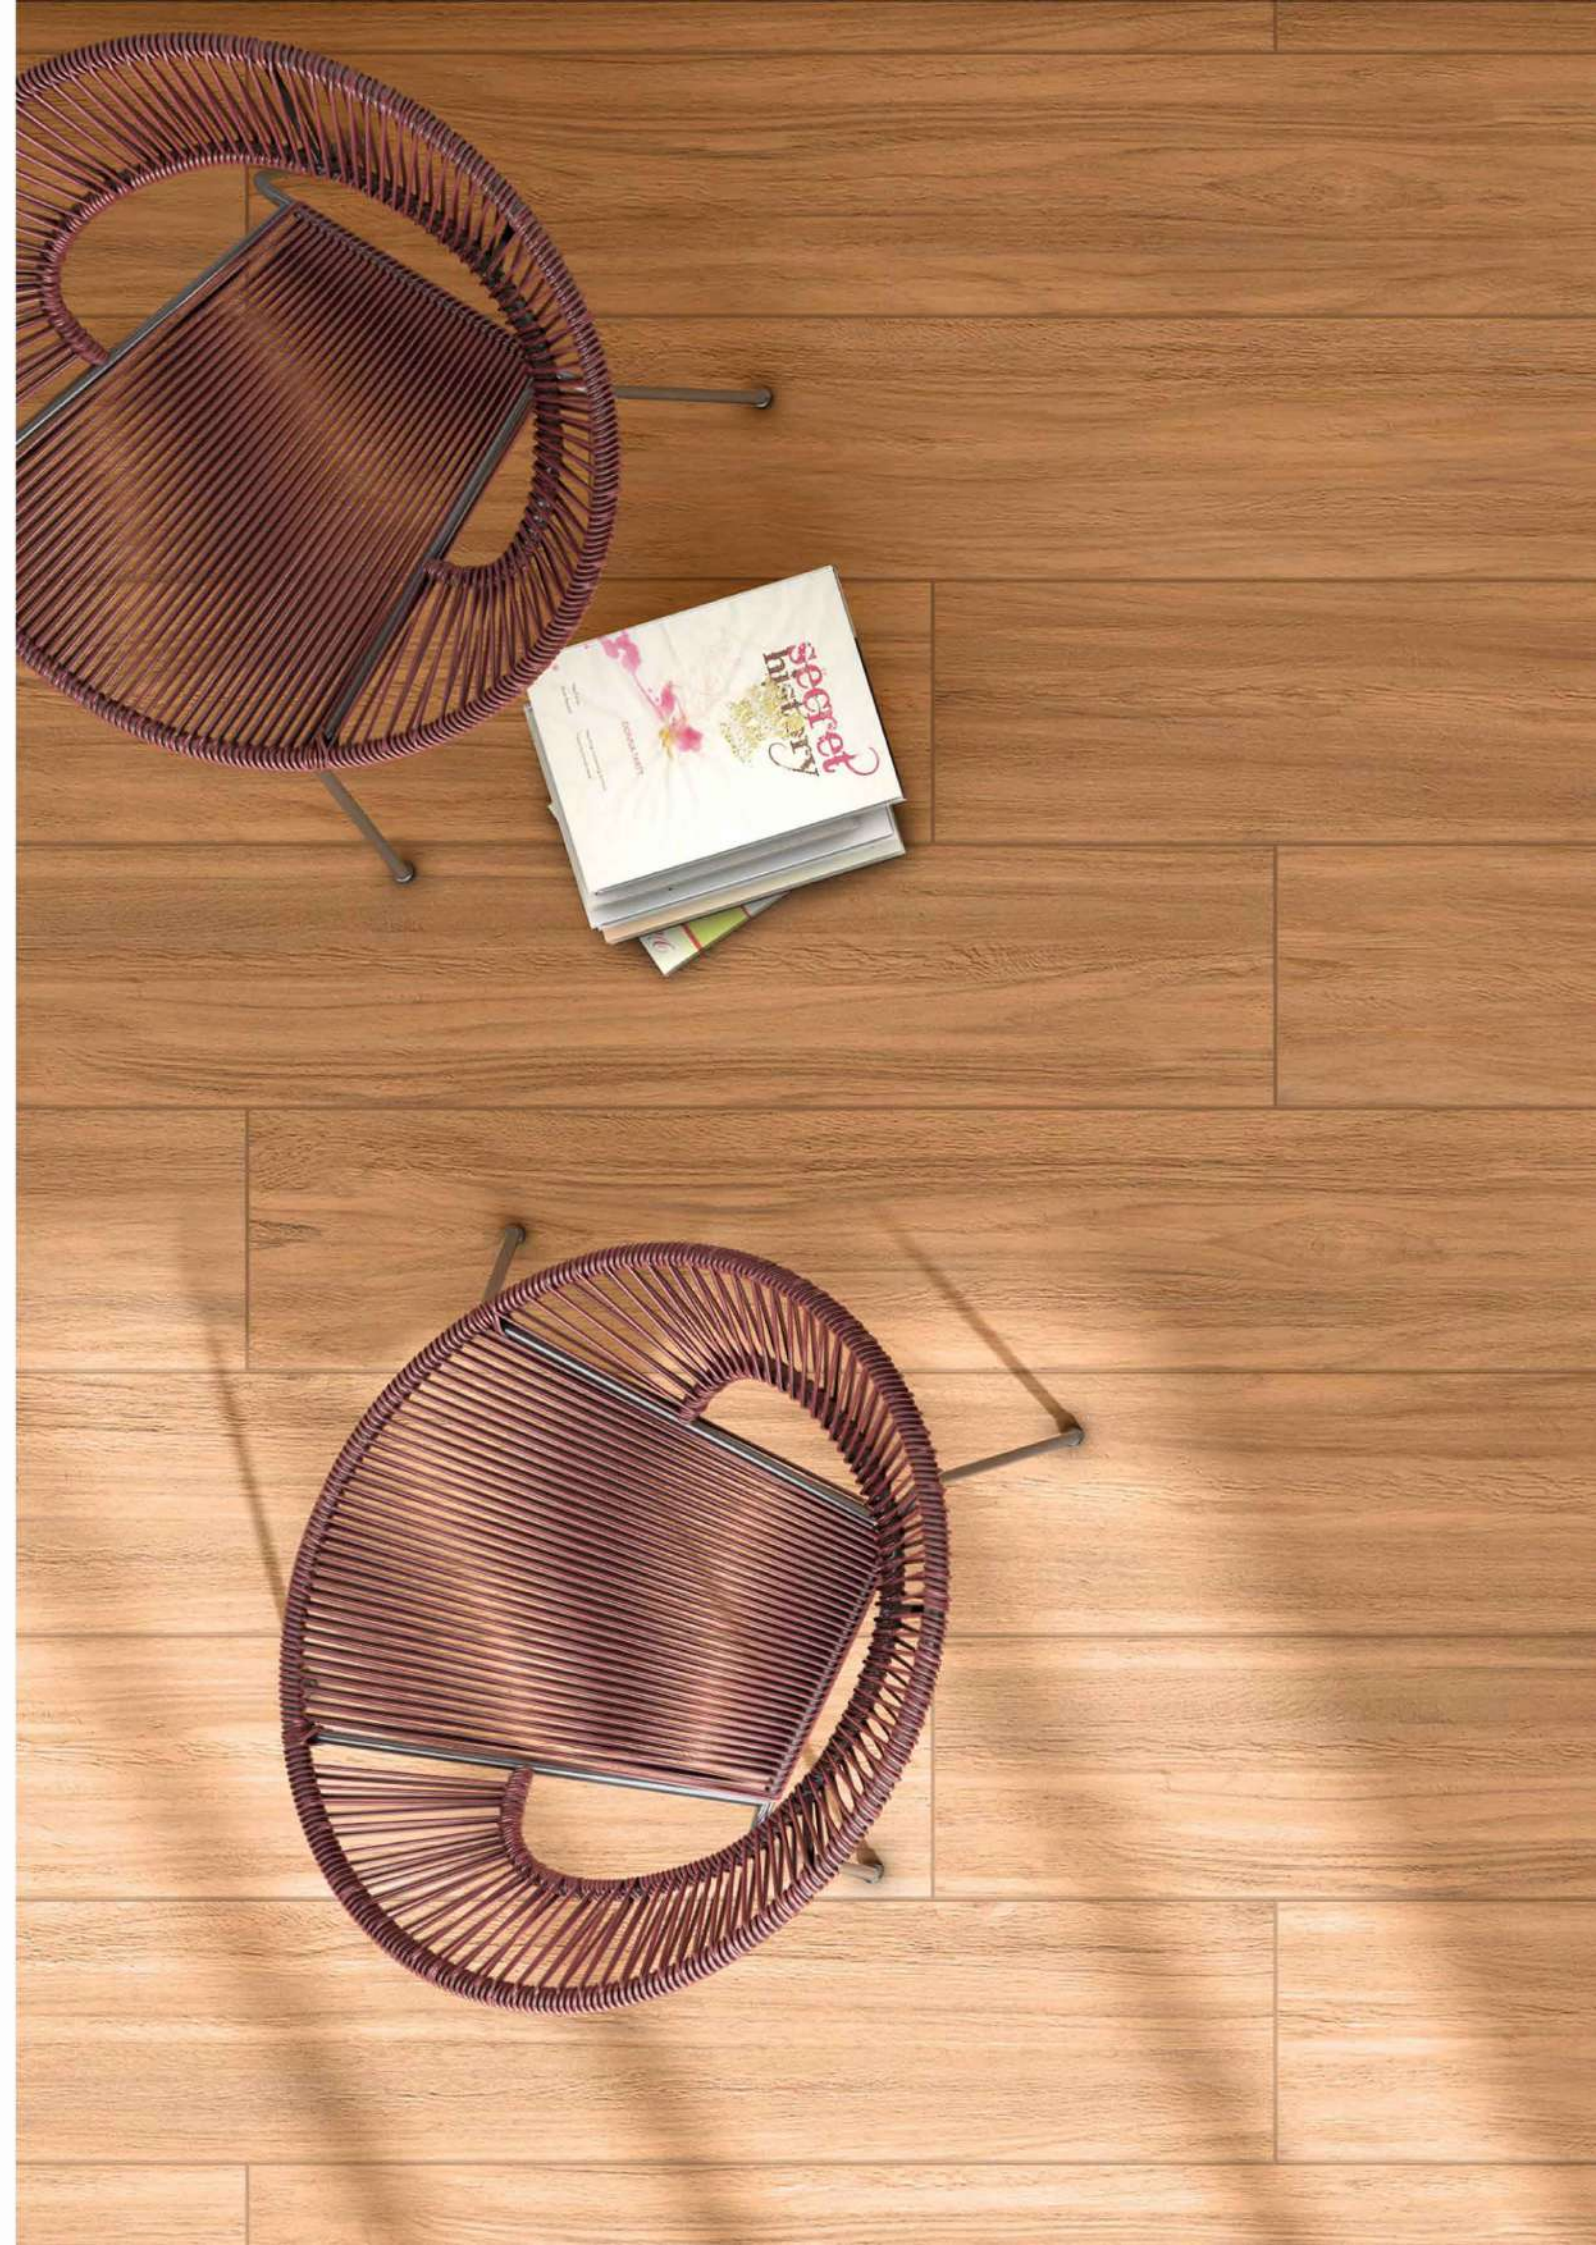

ALPAIN

Experience the calmness and elegance of nature from the comfort of your own home. Discover the strength, textures, and tones that wood has to offer. The collection of 200x1200mm tiles is everything different you were looking for.

200X1200MM